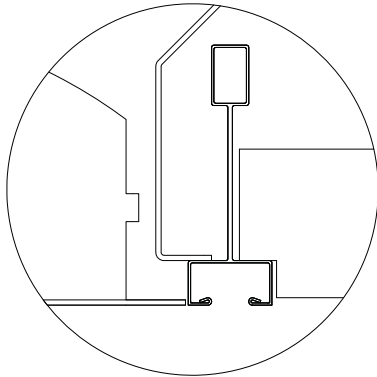

Special Louver\*

Standard Louver

Description	Four-Foot
Standard Louver	VP4LVR-STD
Special Louver*	VP4LVR-SPL

\* Special Louver is designed to work with the following ceiling grid systems: Armstrong Sillhouette and USG CertainTeed 9/16-in Smoothline.