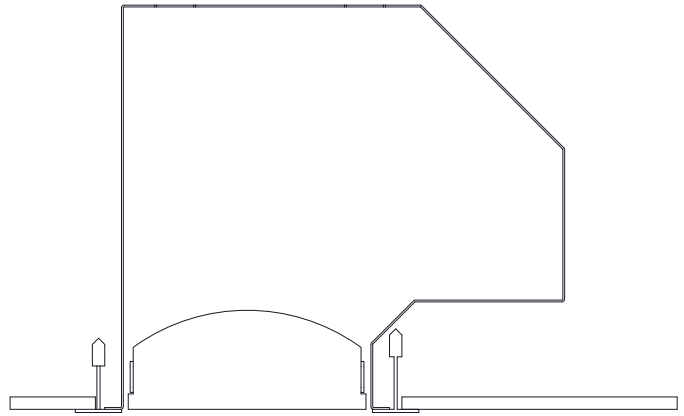

Special Louver\*

Standard Louver

Description	Four-Foot
Standard Louver	VP4LVR-STD
Special Louver*	VP4LVR-SPL

\* Special Louver is designed to work with the following ceiling grid systems: Armstrong Sillhouette and USG CertainTeed 9/16-in Smoothline.