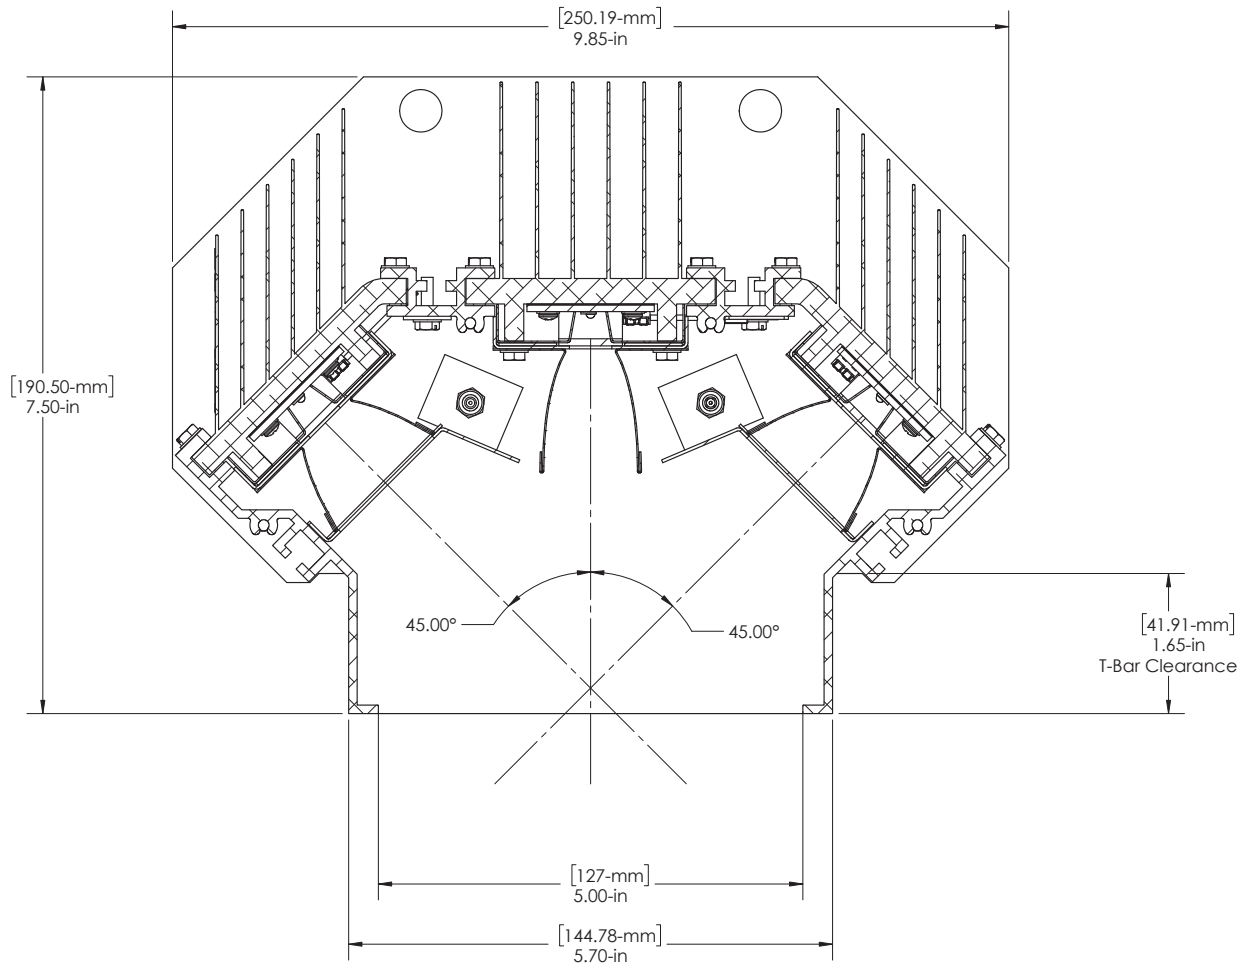

Section View

Shipping Dimensions	
4-foot Fixture	2-foot Fixture
Length: 48.50-in (1231.90-mm)	Length: 24.50-in (622.30-mm)
Width: 11.50-in (291.55-mm)	Width: 11.50-in (291.55-mm)
Height: 13-in (330.20-mm)	Height: 13-in (330.20-mm)

Shipping Weights		
	4-foot Fixture	2-foot Fixture
Task	28 lbs (12.70-kg)	16 lbs (7.26-kg)
Video + Task	38 lbs (17.24-kg)	21 lbs (9.53-kg)
Double Video + Task	48 lbs (21.77-kg)	28 lbs (12.70-kg)

580 Mayer Street - Building # 7 - Bridgeville, PA 15017 USA