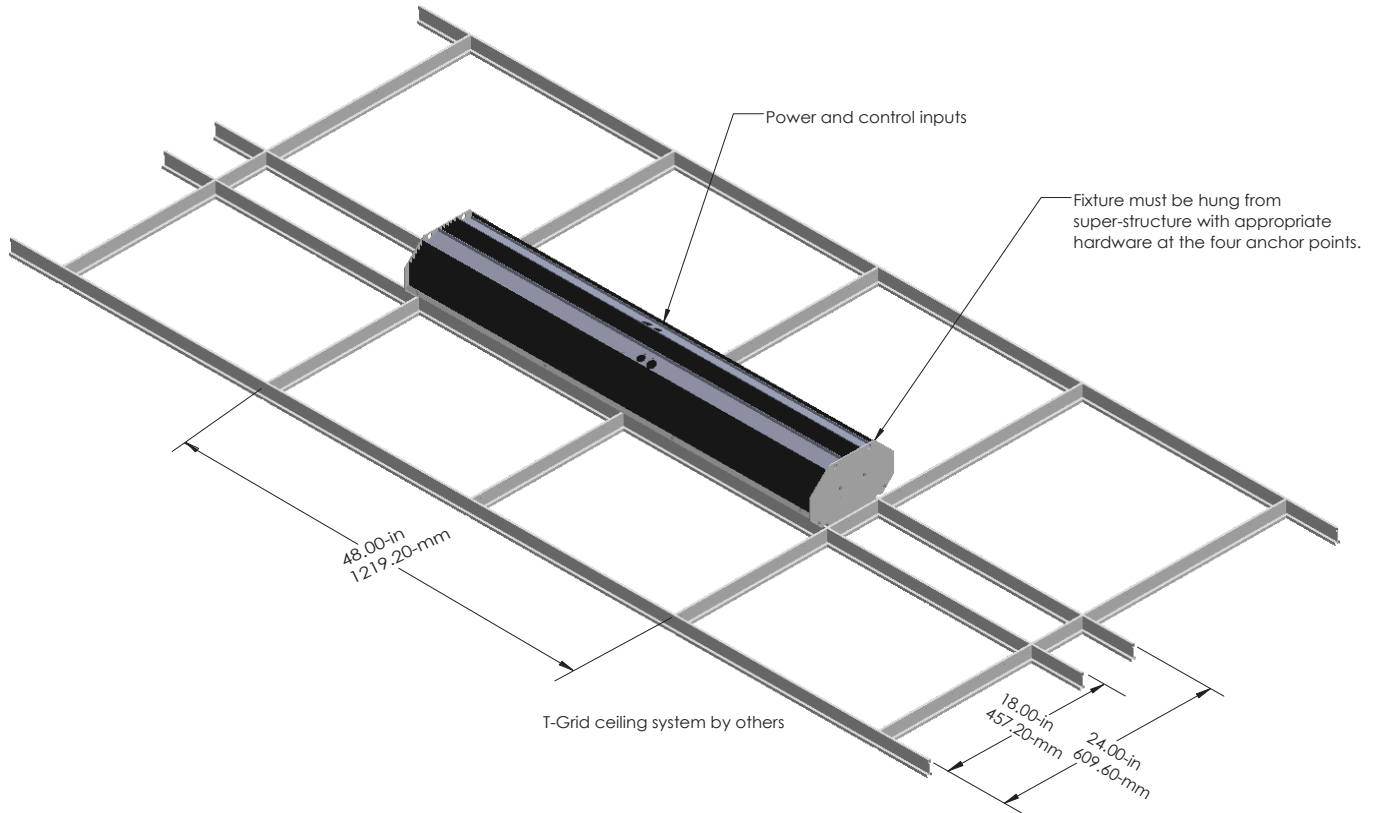

Standard Ceiling Grid Installation

580 Mayer Street - Building # 7 - Bridgeville, PA 15017 USA

Phone: 1.412.206.0106

www.brightlines.com

© 2019 Brightline LP. All Rights Reserved

Specifications are subject to change without notice.

08/13/19