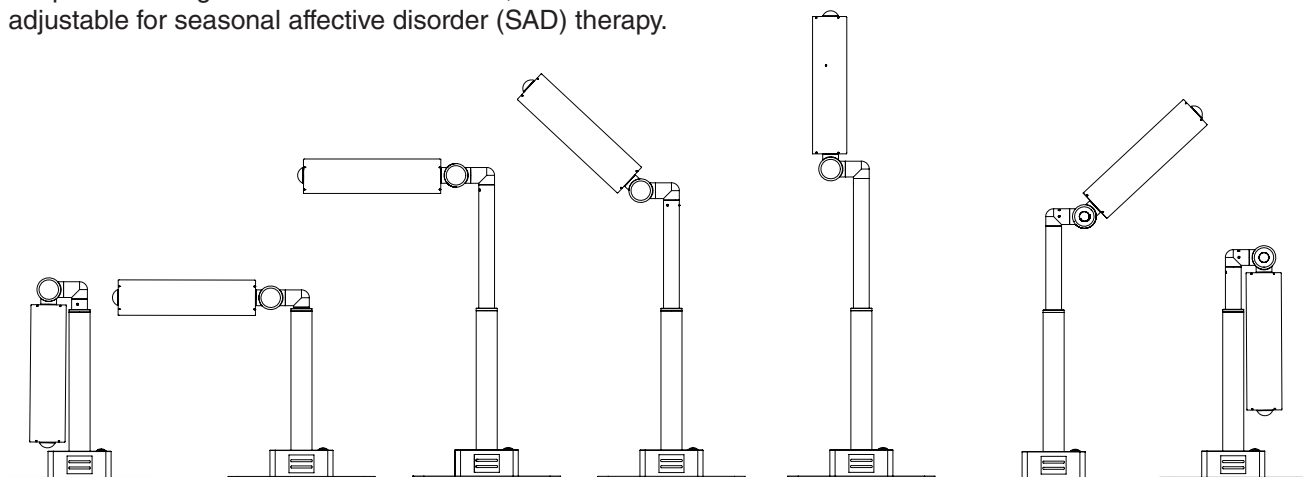

Certifications

cETL and CE

580 Mayer Street - Building # 7 - Bridgeville, PA 15017 USA

Phone: 1.412.206.0106

www.brightlines.com

© 2020 Brightline LP All Rights Reserved