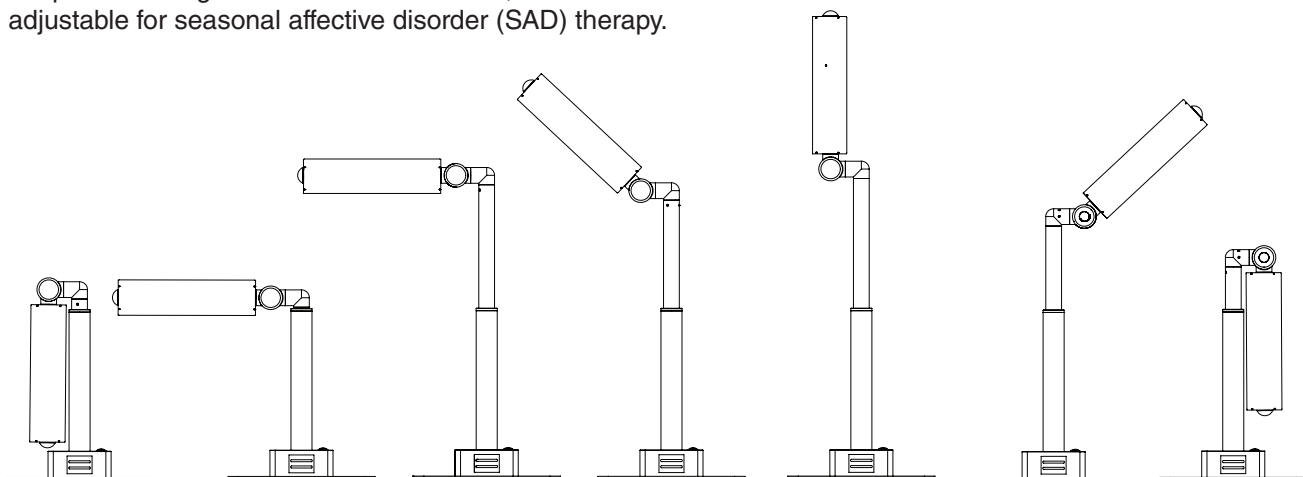

Fixture can playback stored presets. Includes power supply with multiple plug in connectors (parallel blade and ground, Schuko 2-pin connector).

**Fixture Dimensions and Weight**

Base Plate: 14- x 8-in (355.6- x 203.2-mm)

Fixture Height: 18- to 30-in (457- to 762-mm)

Fixture Weight: 9.2-lbs (4.2-kg)

*See shipping information chart for gross weights and dimensions.*

**Certifications**

cETL and CE

580 Mayer Street - Building # 7 - Bridgeville, PA 15017 USA