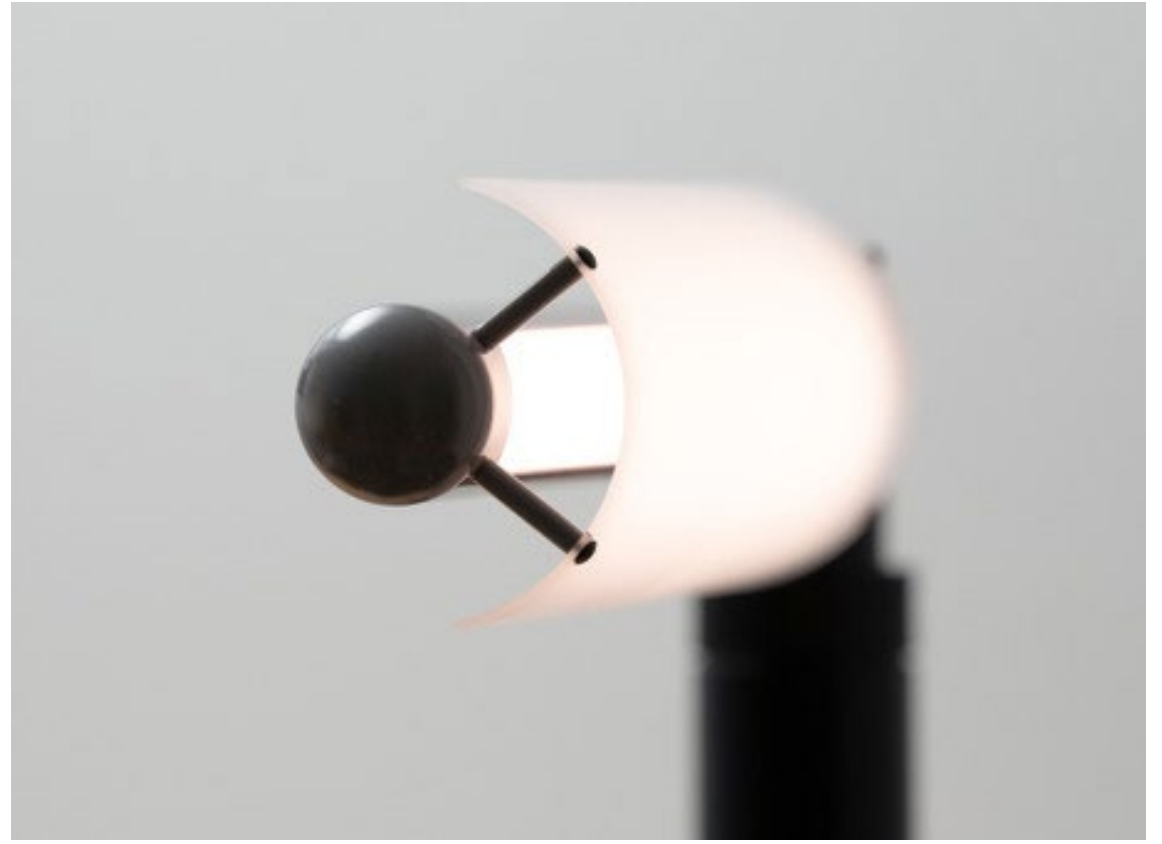

on/off,
intensity and
color
adjustments

adjust color to specific temperature

wrap-around
diffusion lens
eliminates glare

focusing
handle for
pan/tilt
function

lock-down
mechanism
for
telescoping
arm

ZELo
articulates,
rotates, and
telescopes
from 18-in to
30-in

ideal position
for video chat

positional and
temperature adjustments
transform ZELo to ideal
light for remote learning,
reading, SAD therapy,
micro-growing, cooking &
more

ZELO

the light of your life!

say hello to ZELO, the most versatile personal light you'll ever meet