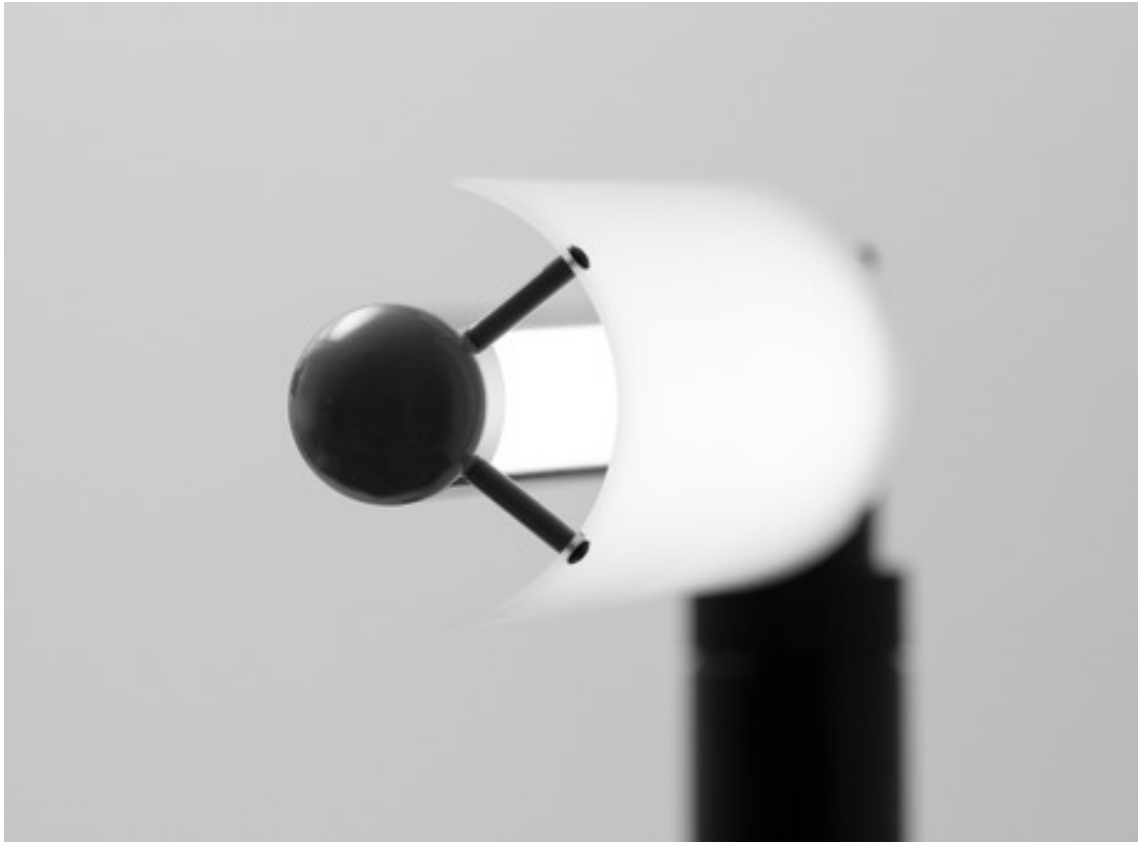

on/off,
intensity and
color
adjustments

adjust color to specific temperature

wrap-around
diffusion lens
eliminates glare

focusing
handle for
pan/tilt
function

lock-down
mechanism
for
telescoping
arm

ZELo
articulates,
rotates, and
telescopes
from 18-in to
30-in

ideal position
for video chat

positional and
temperature adjustments
transform ZELo to ideal
light for remote learning,
reading, SAD therapy,
micro-growing, cooking &
more

ZELO

the light of your life!

say hello to ZELO, the most versatile personal light you'll ever meet