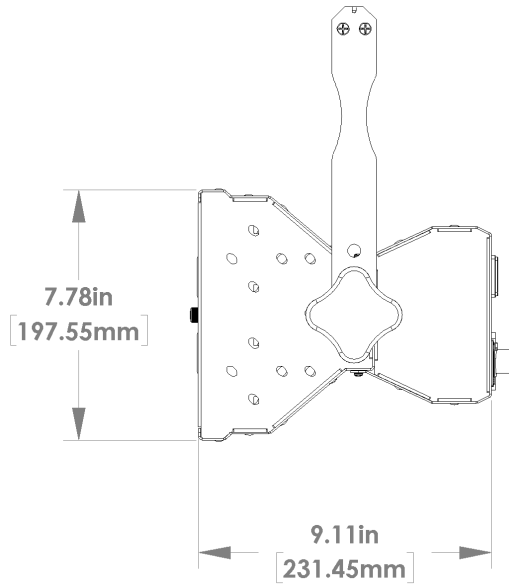

L	1.2	X	
SeriesOne	Power	Ballast Type	Voltage
	105 Watts	DMX	1 = 120 V
			2 = 230 V

-	VW	-
	Color Temperature	
	3200K to 5600K	
	CCT	

	Yoke Type
	H = Horizontal
	V = Vertical

Custom Finish available.
RF (wireless radio frequency control) available.
Contact Customer Service for model numbers.

580 Mayer Street, Building #7, Bridgeville, PA 15017, USA

Brightlines.com | 1.412.206.0106