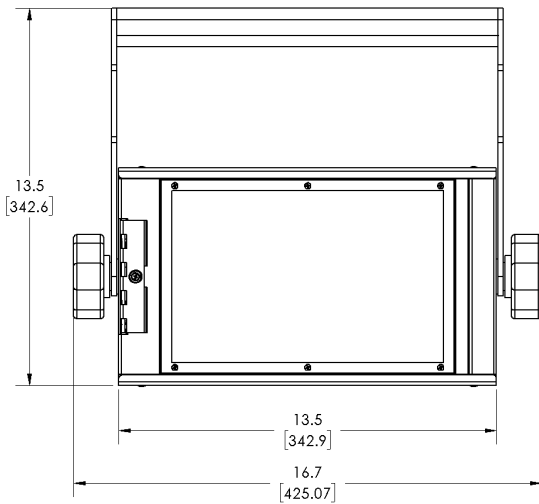

L	1.2	X	
SeriesOne	Power	Ballast Type	Voltage
	105 Watts	DMX	1 = 120 V
			2 = 230 V

-	VW	-
	Color Temperature	
	3200K to 5600K	
	CCT	

	Yoke Type
	H = Horizontal
	V = Vertical

Custom Finish available.
RF (wireless radio frequency control) available.
Contact Customer Service for model numbers.

580 Mayer Street, Building #7, Bridgeville, PA 15017, USA

Brightlines.com | 1.412.206.0106