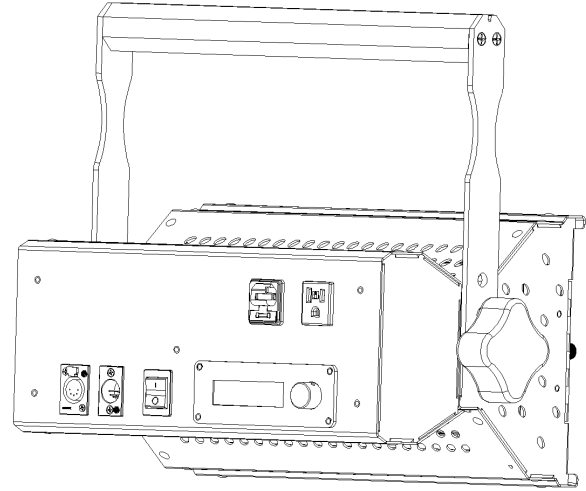

L	1.2	X	
SeriesOne	Power	Ballast Type	Voltage
	105 Watts	DMX	1 = 120 V
			2 = 230 V

-	VW	-
	Color Temperature	
	3200K to 5600K	
	CCT	

	Yoke Type
	H = Horizontal
	V = Vertical

Custom Finish available.
RF (wireless radio frequency control) available.
Contact Customer Service for model numbers.

580 Mayer Street, Building #7, Bridgeville, PA 15017, USA

Brightlines.com | 1.412.206.0106