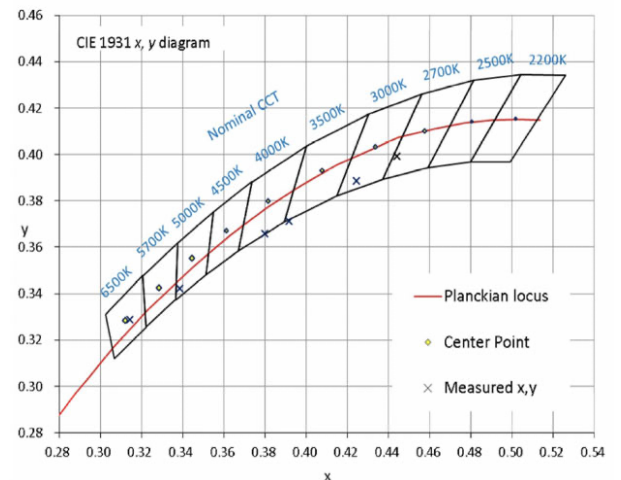

Graphical representations of 7-step quadrangle specification of SSL products