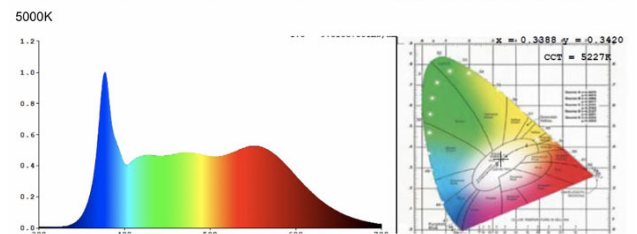

### LED Technology

- 120-277V 50/60 Hz input—42V DC output @0.9 A
- 3523 lumen output at 5000 degrees Kelvin
- 96+ CRI (98 TLCI)
- Color temperature range from 2700K to 6500K
- Adjustable for seasonal affective disorder (SAD) therapy
- RF remote- control with on/off and +/- brightness and color adjustment