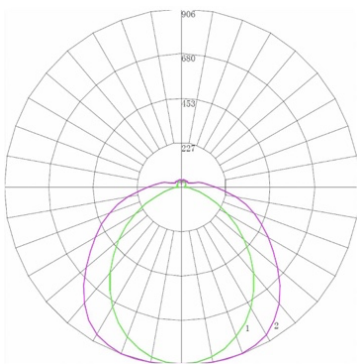

Professional lighting with dynamic control at your fingertips.