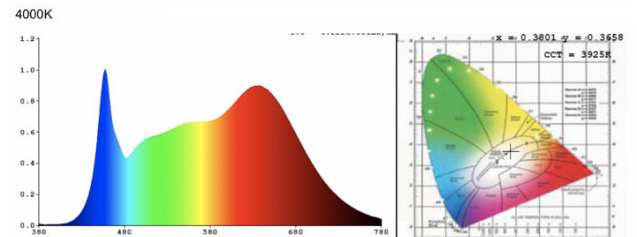

### LED Technology

- 120-277V 50/60 Hz input—42V DC output @0.9 A
- 3523 lumen output at 5000 degrees Kelvin
- 96+ CRI (98 TLCI)
- Color temperature range from 2700K to 6500K
- Adjustable for seasonal affective disorder (SAD) therapy
- RF remote- control with on/off and +/- brightness and color adjustment