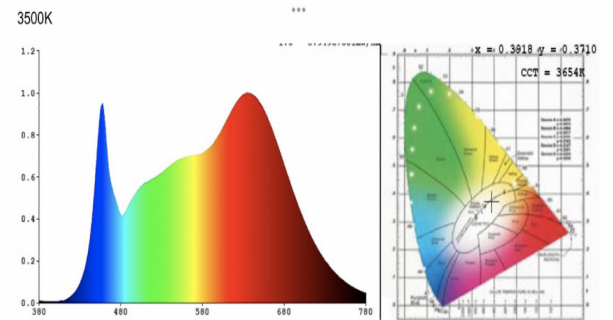

### LED Technology

- 120-277V 50/60 Hz input—42V DC output @0.9 A
- 3523 lumen output at 5000 degrees Kelvin
- 96+ CRI (98 TLCI)
- Color temperature range from 2700K to 6500K
- Adjustable for seasonal affective disorder (SAD) therapy
- RF remote- control with on/off and +/- brightness and color adjustment