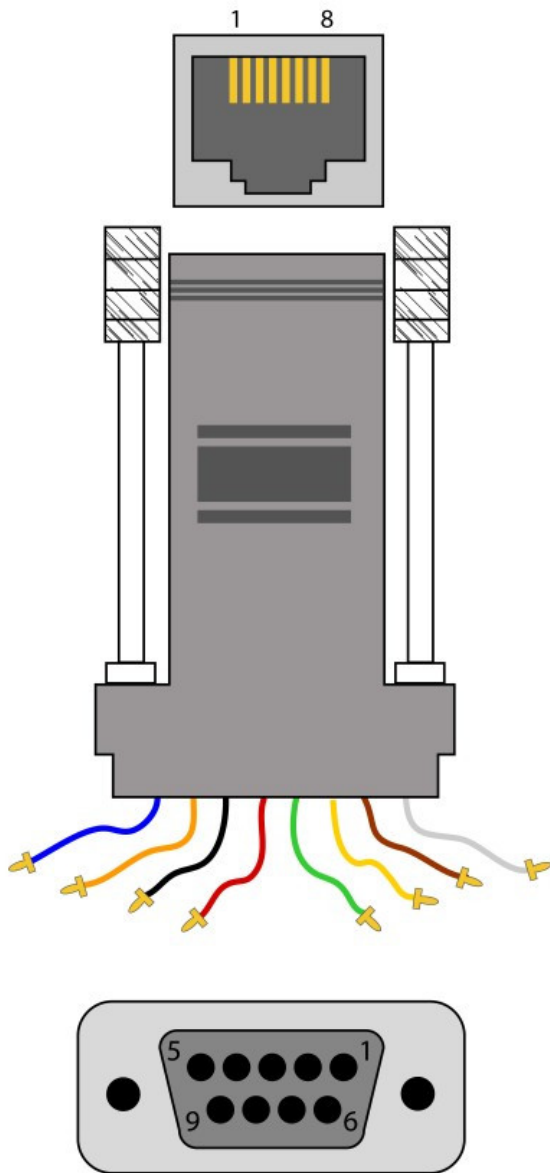

DALI control wiring chart

RJ45	Wire
1	Blue
2	Orange
3	Black
4	Red
5	Green
6	Yellow
7	Brown
8	White